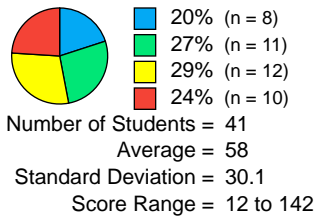

Beginning of Year

Middle of Year

End of Year

Reading Composite Score

NWF Correct Letter Sounds

NWF Whole Words Read

ORF Words Correct

ORF Accuracy

Status	Score Level	Likely Need For Support
	Above Benchmark	Likely to Need Core Support
	At Benchmark	Likely to Need Core Support
	Below Benchmark	Likely to Need Strategic Support
	Well Below Benchmark	Likely to Need Intensive Support

School Overview

Beginning of Year

Middle of Year

End of Year

Retell

Number of Students = 37
 Average = 19.1
 Standard Deviation = 10.7
 Score Range = 5 to 54

Number of Students = 0
 Average =
 Standard Deviation =
 Score Range =